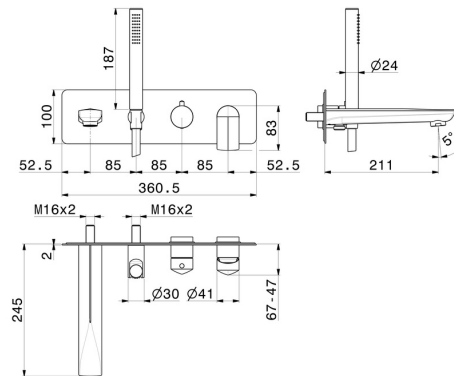

DELTA ZERO

72272E.58.063

Bath group - finish PVD Gun Metal

Consisting of: concealed single lever bath mixer with diverter, wall spout and shower set

PVD Gun Metal

FEATURES

Material	Brass
Technology	Save Water
Installation	Wall concealed part
Diverter type	Mechanic diverter
Water mixing	Mechanical
Required for installation	<u>31088.00.000</u>

TECHNICAL DRAWING

DELTA ZERO

72272E.58.063

Bath group - finish PVD Gun Metal

AVAILABLE FINISHES

58.063

PVD Gun Metal

01.014