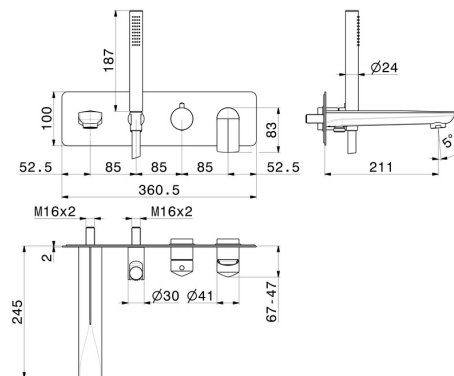

DELTA ZERO

72272E.59.064

Bath group - finish PVD Brushed Gun Metal

Consisting of: concealed single lever bath mixer with diverter, wall spout and shower set

SAVE WATER

PVD Brushed Gun Metal

FEATURES

Material	Brass
Technology	Save Water
Installation	Wall concealed part
Diverter type	Mechanic diverter
Water mixing	Mechanical
Required for installation	<u>31088.00.000</u>

TECHNICAL DRAWING

 **AR Preview**
try it in your home

More Details
on our [website](#)

DELTA ZERO

72272E.59.064

Bath group - finish PVD Brushed Gun Metal

AVAILABLE FINISHES

59.064