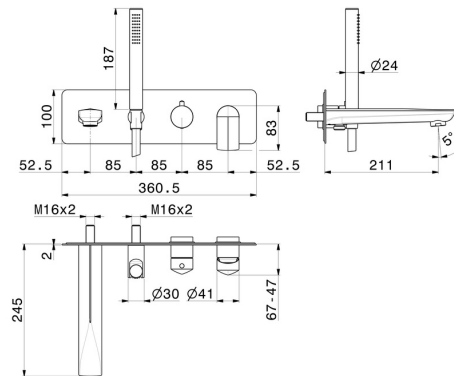

# DELTA ZERO

**72272E.59.067**

Bath group - finish PVD Brushed Copper Bronze

Consisting of: concealed single lever bath mixer with diverter, wall spout and shower set

PVD Brushed Copper Bronze

## FEATURES

Material	<b>Brass</b>
Technology	<b>Save Water</b>
Installation	<b>Wall concealed part</b>
Diverter type	<b>Mechanic diverter</b>
Water mixing	<b>Mechanical</b>
Required for installation	<b><u>31088.00.000</u></b>

## TECHNICAL DRAWING

**DELTA ZERO**

**72272E.59.067**

Bath group - finish PVD Brushed Copper Bronze

**AVAILABLE FINISHES**

---

**59.067**

PVD Brushed Copper Bronze