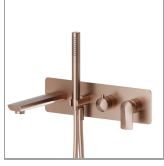

# DELTA ZERO

**72272E.59.067**

Bath group - finish PVD Brushed Copper Bronze

Consisting of: concealed single lever bath mixer with diverter, wall spout and shower set

PVD Brushed Copper Bronze

## FEATURES

Material	<b>Brass</b>
Technology	<b>Save Water</b>
Installation	<b>Wall concealed part</b>
Diverter type	<b>Mechanic diverter</b>
Water mixing	<b>Mechanical</b>
Required for installation	<b><u>31088.00.000</u></b>

## TECHNICAL DRAWING

**DELTA ZERO**

**72272E.59.067**

Bath group - finish PVD Brushed Copper Bronze

**AVAILABLE FINISHES**

---

**59.067**

PVD Brushed Copper Bronze