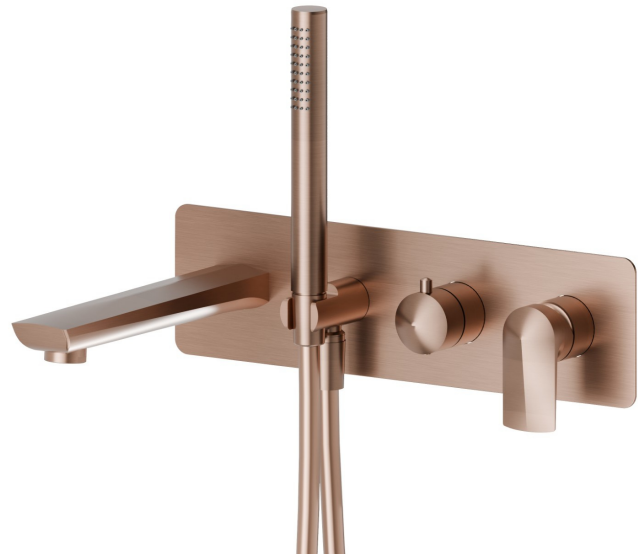

# DELTA ZERO

**72272E.59.067**

Bath group - finish PVD Brushed Copper Bronze

Consisting of: concealed single lever bath mixer with diverter, wall spout and shower set

PVD Brushed Copper Bronze

## FEATURES

Material	<b>Brass</b>
Technology	<b>Save Water</b>
Installation	<b>Wall concealed part</b>
Diverter type	<b>Mechanic diverter</b>
Water mixing	<b>Mechanical</b>
Required for installation	<b><u>31088.00.000</u></b>

## TECHNICAL DRAWING

**DELTA ZERO**

**72272E.59.067**

Bath group - finish PVD Brushed Copper Bronze

**AVAILABLE FINISHES**

---

**59.067**

PVD Brushed Copper Bronze