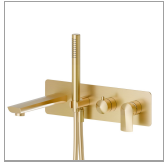

DELTA ZERO

72272E.59.097

Bath group - finish PVD Brushed Gold

Consisting of: concealed single lever bath mixer with diverter, wall spout and shower set

PVD Brushed Gold

FEATURES

Material	Brass
Technology	Save Water
Installation	Wall concealed part
Diverter type	Mechanic diverter
Water mixing	Mechanical
Required for installation	<u>31088.00.000</u>

TECHNICAL DRAWING

DELTA ZERO

72272E.59.097

Bath group - finish PVD Brushed Gold

AVAILABLE FINISHES

59.097

PVD Brushed Gold

01.014