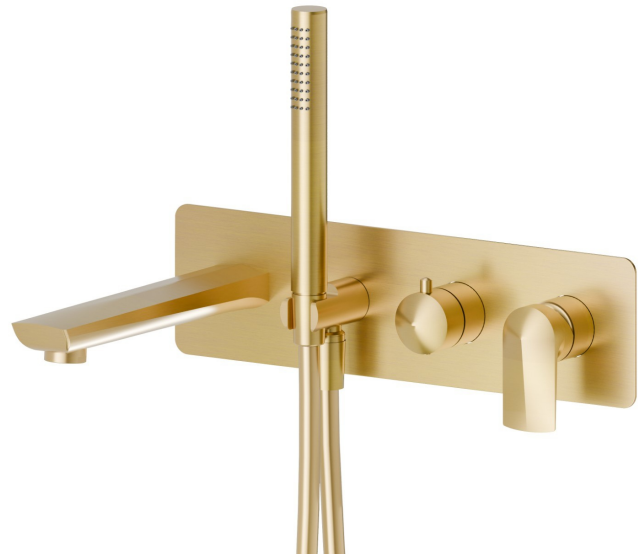

DELTA ZERO

72272E.59.097

Bath group - finish PVD Brushed Gold

Consisting of: concealed single lever bath mixer with diverter, wall spout and shower set

PVD Brushed Gold

FEATURES

Material	Brass
Technology	Save Water
Installation	Wall concealed part
Diverter type	Mechanic diverter
Water mixing	Mechanical
Required for installation	<u>31088.00.000</u>

TECHNICAL DRAWING

DELTA ZERO

72272E.59.097

Bath group - finish PVD Brushed Gold

AVAILABLE FINISHES

59.097

PVD Brushed Gold

01.014

finish Matt White

01.093

finish Matt Black

21.018

finish Chrome

58.061

finish PVD Copper Bronze

58.063

finish PVD Gun Metal

59.064

finish PVD Brushed Gun Metal

59.067

finish PVD Brushed Copper Bronze

61.020

finish PVD Glossy Gold