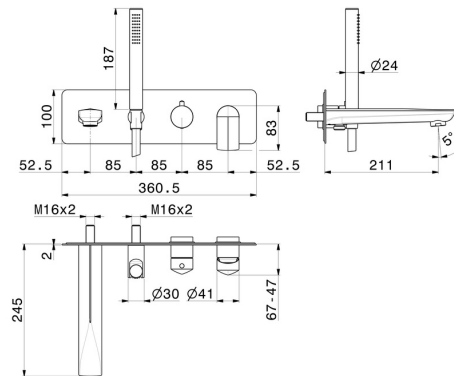

DELTA ZERO

72272E.59.097

Bath group - finish PVD Brushed Gold

Consisting of: concealed single lever bath mixer with diverter, wall spout and shower set

PVD Brushed Gold

FEATURES

Material	Brass
Technology	Save Water
Installation	Wall concealed part
Diverter type	Mechanic diverter
Water mixing	Mechanical
Required for installation	<u>31088.00.000</u>

TECHNICAL DRAWING

DELTA ZERO

72272E.59.097

Bath group - finish PVD Brushed Gold

AVAILABLE FINISHES

59.097

PVD Brushed Gold

01.014