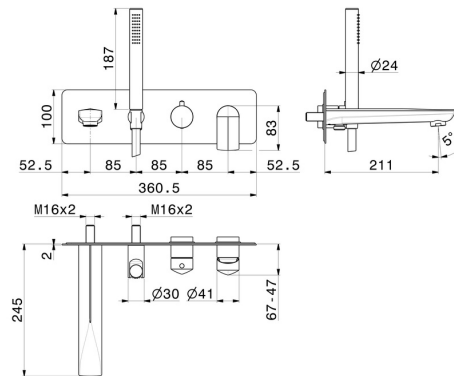

DELTA ZERO

72272E.61.020

Bath group - finish PVD Glossy Gold

Consisting of: concealed single lever bath mixer with diverter, wall spout and shower set

PVD Glossy Gold

FEATURES

Material	Brass
Technology	Save Water
Installation	Wall concealed part
Diverter type	Mechanic diverter
Water mixing	Mechanical
Required for installation	<u>31088.00.000</u>

TECHNICAL DRAWING

 **AR Preview**
try it in your home

More Details
on our [website](#)

DELTA ZERO

72272E.61.020

Bath group - finish PVD Glossy Gold

AVAILABLE FINISHES

61.020