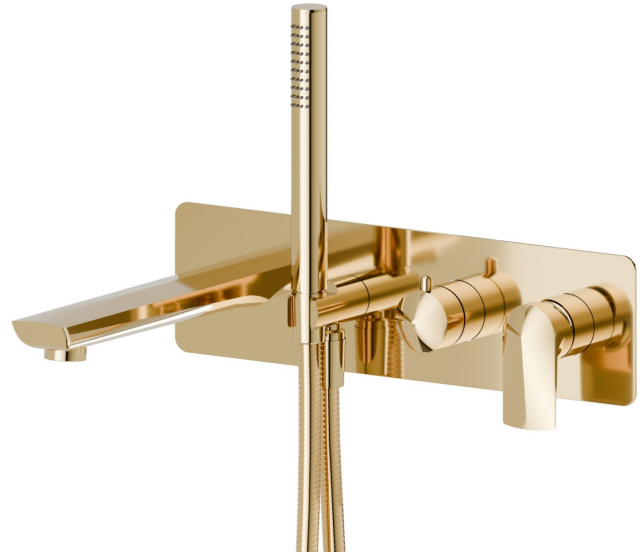

DELTA ZERO

72272E.61.020

Bath group - finish PVD Glossy Gold

Consisting of: concealed single lever bath mixer with diverter, wall spout and shower set

PVD Glossy Gold

FEATURES

Material	Brass
Technology	Save Water
Installation	Wall concealed part
Diverter type	Mechanic diverter
Water mixing	Mechanical
Required for installation	<u>31088.00.000</u>

TECHNICAL DRAWING

 **AR Preview**
try it in your home

More Details
on our [website](#)

DELTA ZERO

72272E.61.020

Bath group - finish PVD Glossy Gold

AVAILABLE FINISHES

61.020

PVD Glossy Gold

01.014

finish Matt White

01.093

finish Matt Black

21.018

finish Chrome

58.061