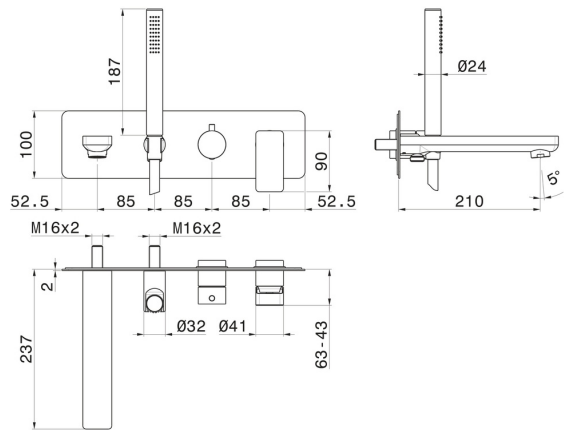

TECHNICAL DRAWING