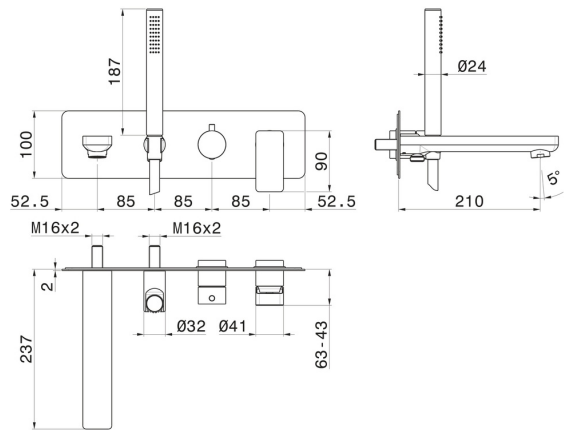

B-EASY

72672E.21.018

Bath group - finish Chrome

Consisting of: concealed single lever bath mixer with diverter, wall spout and shower set

FEATURES

Material	Brass
Technology	Save Water
Installation	Wall concealed part
Diverter type	Mechanic diverter
Water mixing	Mechanical
Required for installation	<u>31088.00.000</u>

TECHNICAL DRAWING

B-EASY

72672E.21.018

Bath group - finish Chrome

AVAILABLE FINISHES

21.018

Chrome

01.014