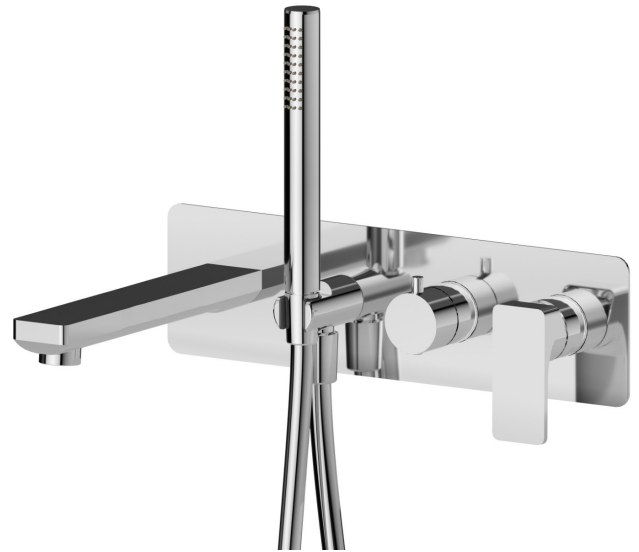

B-EASY

72672E.21.018

Bath group - finish Chrome

Consisting of: concealed single lever bath mixer with diverter, wall spout and shower set

FEATURES

Material	Brass
Technology	Save Water
Installation	Wall concealed part
Diverter type	Mechanic diverter
Water mixing	Mechanical
Required for installation	<u>31088.00.000</u>

TECHNICAL DRAWING

B-EASY

72672E.21.018

Bath group - finish Chrome

AVAILABLE FINISHES

21.018

Chrome

01.014

finish Copper Satin

M0.075

finish Copper Glossy