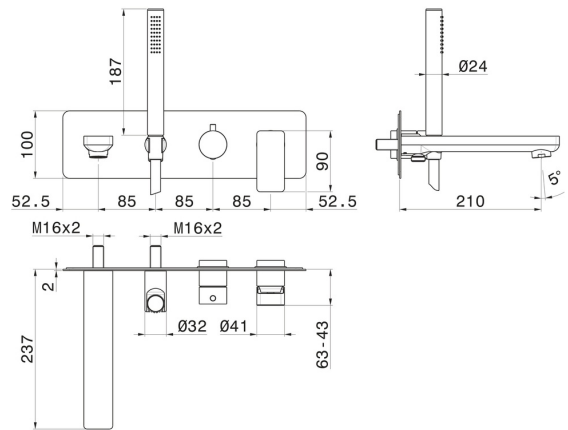

TECHNICAL DRAWING