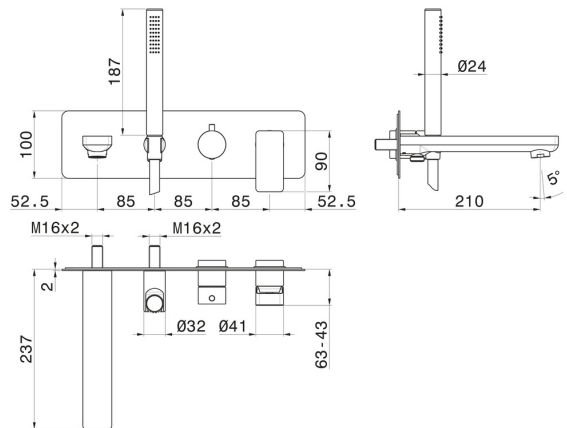

B-EASY

72672E.M0.071

Bath group - finish Gold Satin

Consisting of: concealed single lever bath mixer with diverter, wall spout and shower set

FEATURES

Material	Brass
Technology	Save Water
Installation	Wall concealed part
Diverter type	Mechanic diverter
Water mixing	Mechanical
Required for installation	<u>31088.00.000</u>

TECHNICAL DRAWING

B-EASY

72672E.M0.071

Bath group - finish Gold Satin

AVAILABLE FINISHES

M0.071

Gold Satin

01.014