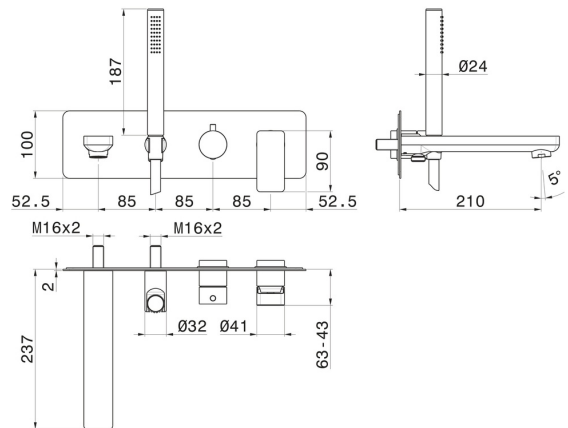

B-EASY

72672E.M0.072

Bath group - finish Copper Satin

Consisting of: concealed single lever bath mixer with diverter, wall spout and shower set

Copper Satin

FEATURES

Material	Brass
Technology	Save Water
Installation	Wall concealed part
Diverter type	Mechanic diverter
Water mixing	Mechanical
Required for installation	<u>31088.00.000</u>

TECHNICAL DRAWING

B-EASY

72672E.M0.072

Bath group - finish Copper Satin

AVAILABLE FINISHES

M0.072

Copper Satin

01.014