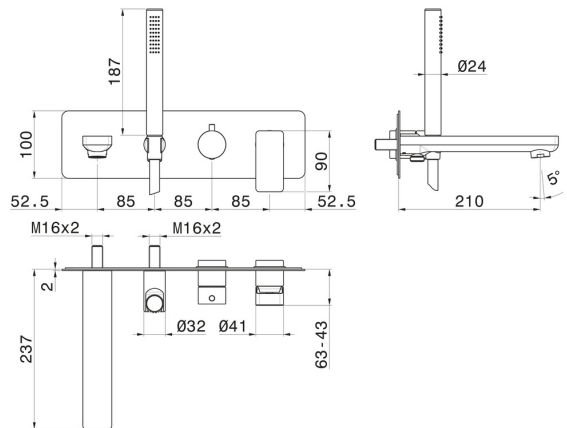

TECHNICAL DRAWING