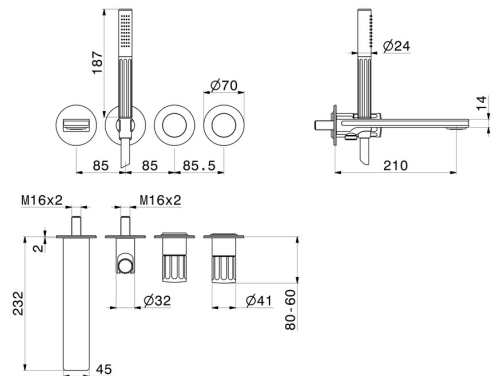

IONIKA

72872E.01.014

Bath group - finish Matt White

Consisting of: concealed single lever bath mixer with diverter, wall spout and shower set. External part

FEATURES

Material	Brass
Technology	Save Water
Installation	Wall concealed part
Hole type	4 holes
Diverter type	Mechanic diverter
Required for installation	<u>31088.00.000</u>

TECHNICAL DRAWING

IONIKA

72872E.01.014

Bath group - finish Matt White

AVAILABLE FINISHES

01.014

Matt White

01.093