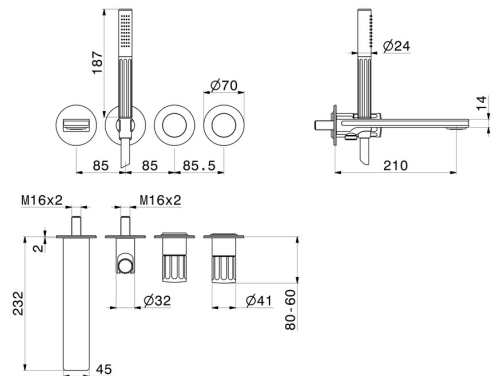

TECHNICAL DRAWING