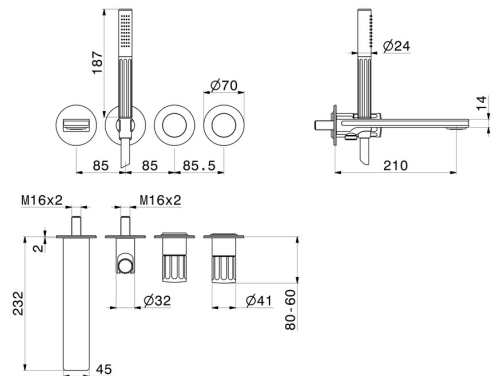

IONIKA

72872E.21.018

Bath group - finish Chrome

Consisting of: concealed single lever bath mixer with diverter, wall spout and shower set. External part

FEATURES

Material	Brass
Technology	Save Water
Installation	Wall concealed part
Hole type	4 holes
Diverter type	Mechanic diverter
Required for installation	<u>31088.00.000</u>

TECHNICAL DRAWING

IONIKA

72872E.21.018

Bath group - finish Chrome

AVAILABLE FINISHES

21.018

Chrome

01.014