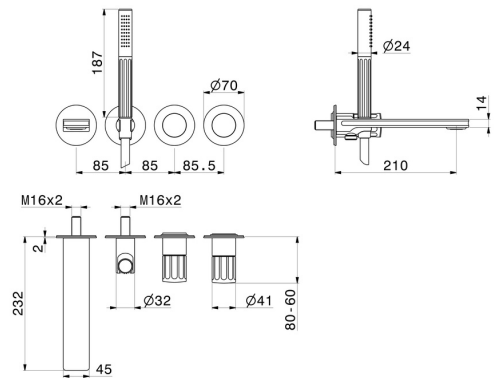

IONIKA

72872E.59.066

Bath group - finish PVD Brushed steel

Consisting of: concealed single lever bath mixer with diverter, wall spout and shower set. External part

FEATURES

Material	Brass
Technology	Save Water
Installation	Wall concealed part
Hole type	4 holes
Diverter type	Mechanic diverter
Required for installation	<u>31088.00.000</u>

TECHNICAL DRAWING

IONIKA

72872E.59.066

Bath group - finish PVD Brushed steel

AVAILABLE FINISHES

59.066

PVD Brushed steel

01.014