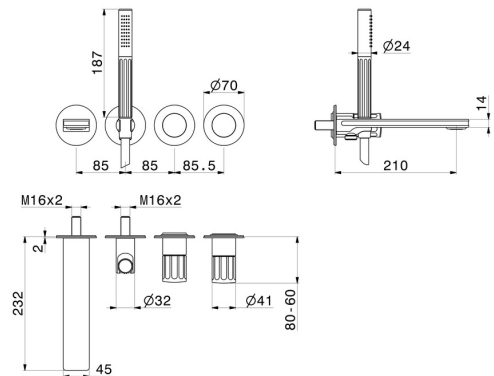

# IONIKA

**72872E.59.067**

Bath group - finish PVD Brushed Copper Bronze

Consisting of: concealed single lever bath mixer with diverter, wall spout and shower set. External part

PVD Brushed Copper Bronze

## FEATURES

|                           |                            |
|---------------------------|----------------------------|
| Material                  | <b>Brass</b>               |
| Technology                | <b>Save Water</b>          |
| Installation              | <b>Wall concealed part</b> |
| Hole type                 | <b>4 holes</b>             |
| Diverter type             | <b>Mechanic diverter</b>   |
| Required for installation | <b><u>31088.00.000</u></b> |

## TECHNICAL DRAWING

**IONIKA**

**72872E.59.067**

Bath group - finish PVD Brushed Copper Bronze

**AVAILABLE FINISHES**

---

**59.067**

PVD Brushed Copper Bronze