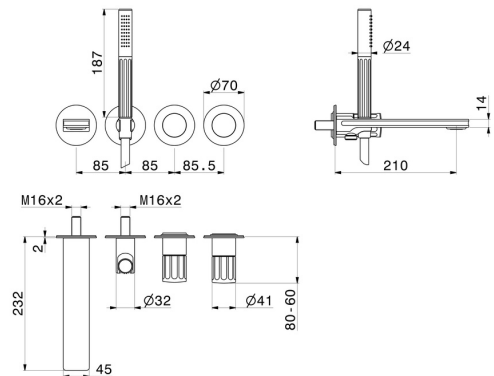

IONIKA

72872E.59.098

Bath group - finish PVD Brushed Pale Gold

Consisting of: concealed single lever bath mixer with diverter, wall spout and shower set. External part

PVD Brushed Pale Gold

FEATURES

Material	Brass
Technology	Save Water
Installation	Wall concealed part
Hole type	4 holes
Diverter type	Mechanic diverter
Required for installation	<u>31088.00.000</u>

TECHNICAL DRAWING

 **AR Preview**
try it in your home

More Details
on our [website](#)

IONIKA

72872E.59.098

Bath group - finish PVD Brushed Pale Gold

AVAILABLE FINISHES

59.098