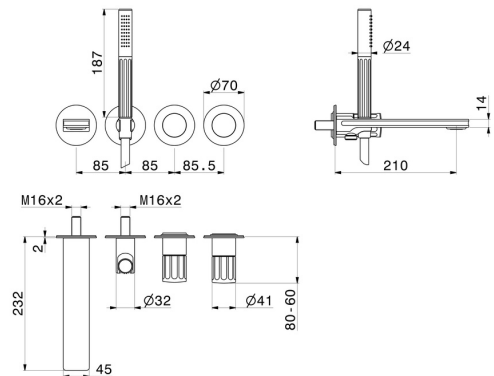

# IONIKA

**72872E.61.020**

Bath group - finish PVD Glossy Gold

Consisting of: concealed single lever bath mixer with diverter, wall spout and shower set. External part

PVD Glossy Gold

## FEATURES

Material	<b>Brass</b>
Technology	<b>Save Water</b>
Installation	<b>Wall concealed part</b>
Hole type	<b>4 holes</b>
Diverter type	<b>Mechanic diverter</b>
Required for installation	<b><u>31088.00.000</u></b>

## TECHNICAL DRAWING

**IONIKA**

**72872E.61.020**

Bath group - finish PVD Glossy Gold

**AVAILABLE FINISHES**

---

**61.020**

PVD Glossy Gold