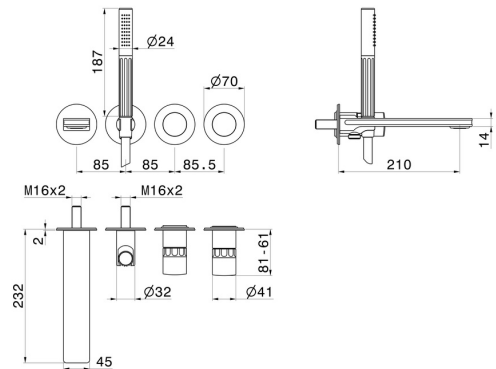

IONIKA SUPREME

72972E.01.093

Bath group - finish Matt Black

Consisting of: concealed single lever bath mixer with diverter, wall spout and shower set. External part

FEATURES

Material	Brass/Marble
Technology	Save Water
Installation	Wall concealed part
Hole type	4 holes
Water mixing	Mechanical
Required for installation	<u>31088.00.000</u>

TECHNICAL DRAWING

IONIKA SUPREME

72972E.01.093

Bath group - finish Matt Black

AVAILABLE FINISHES

01.093

Matt Black

01.014