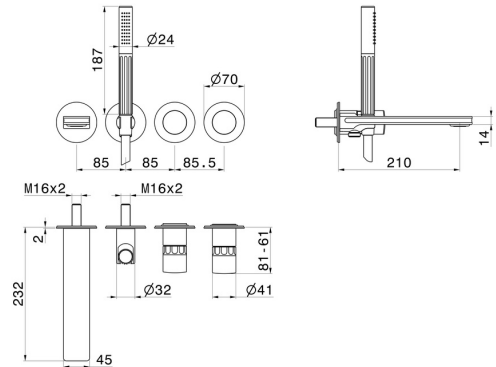

IONIKA SUPREME

72972E.21.018

Bath group - finish Chrome

Consisting of: concealed single lever bath mixer with diverter, wall spout and shower set. External part

FEATURES

Material	Brass/Marble
Technology	Save Water
Installation	Wall concealed part
Hole type	4 holes
Water mixing	Mechanical
Required for installation	<u>31088.00.000</u>

TECHNICAL DRAWING

IONIKA SUPREME

72972E.21.018

Bath group - finish Chrome

AVAILABLE FINISHES

21.018

Chrome

01.014