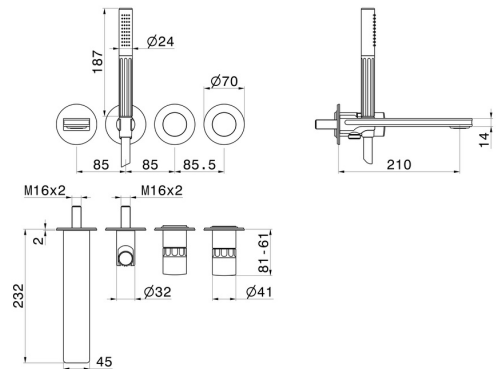

TECHNICAL DRAWING