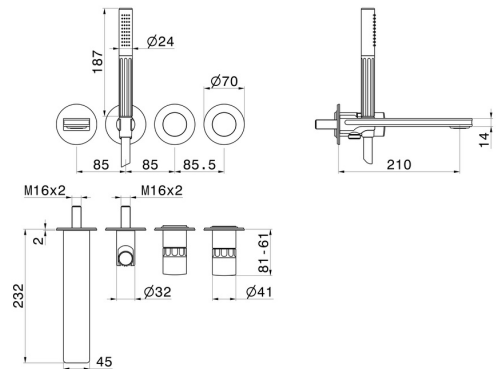

IONIKA SUPREME

72972E.59.067

Bath group - finish PVD Brushed Copper Bronze

Consisting of: concealed single lever bath mixer with diverter, wall spout and shower set. External part

FEATURES

Material	Brass/Marble
Technology	Save Water
Installation	Wall concealed part
Hole type	4 holes
Water mixing	Mechanical
Required for installation	<u>31088.00.000</u>

TECHNICAL DRAWING

IONIKA SUPREME

72972E.59.067

Bath group - finish PVD Brushed Copper Bronze

AVAILABLE FINISHES

59.067

PVD Brushed Copper Bronze

01.014