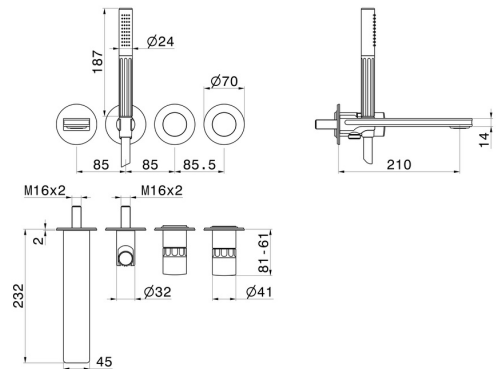

IONIKA SUPREME

72972E.59.098

Bath group - finish PVD Brushed Pale Gold

Consisting of: concealed single lever bath mixer with diverter, wall spout and shower set. External part

FEATURES

| | |
|---------------------------|----------------------------|
| Material | Brass/Marble |
| Technology | Save Water |
| Installation | Wall concealed part |
| Hole type | 4 holes |
| Water mixing | Mechanical |
| Required for installation | <u>31088.00.000</u> |

TECHNICAL DRAWING

IONIKA SUPREME

72972E.59.098

Bath group - finish PVD Brushed Pale Gold

AVAILABLE FINISHES

59.098

PVD Brushed Pale Gold

01.014