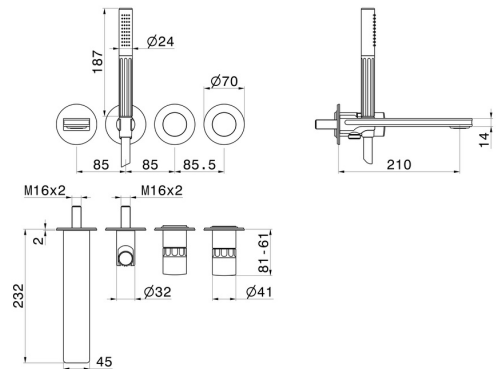

IONIKA SUPREME

72972E.61.020

Bath group - finish PVD Glossy Gold

Consisting of: concealed single lever bath mixer with diverter, wall spout and shower set. External part

FEATURES

Material	Brass/Marble
Technology	Save Water
Installation	Wall concealed part
Hole type	4 holes
Water mixing	Mechanical
Required for installation	<u>31088.00.000</u>

TECHNICAL DRAWING

IONIKA SUPREME

72972E.61.020

Bath group - finish PVD Glossy Gold

AVAILABLE FINISHES

61.020

PVD Glossy Gold

01.014