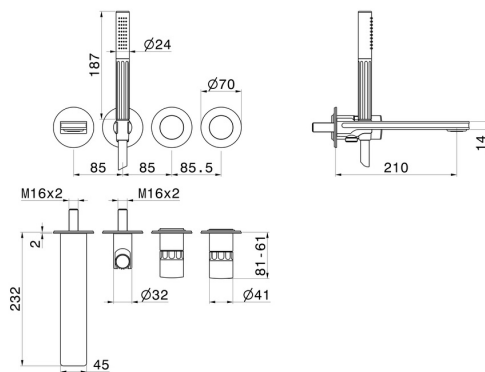

TECHNICAL DRAWING

AR Preview
try it in your home

More Details
on our [website](#)