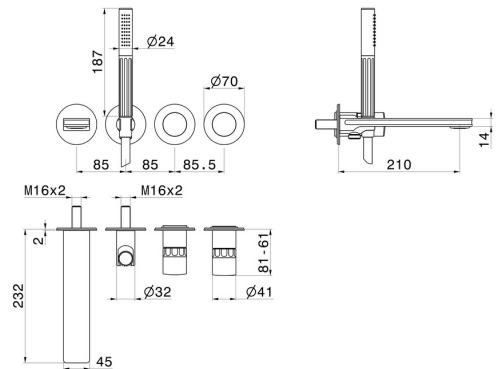

IONIKA ALLURE

73072E.01.093

Bath group consisting of: concealed single lever bath mixer with diverter, wall spout and shower set - finish Matt Black

External part

FEATURES

Material	Brass/Marble
Technology	Save Water
Installation	Wall concealed part
Hole type	4 holes
Diverter type	Mechanic diverter
Water mixing	Mechanical
Required for installation	<u>31088.00.000</u>

TECHNICAL DRAWING

 **AR Preview**
try it in your home

More Details
on our [website](#)

IONIKA ALLURE

73072E.01.093

Bath group consisting of: concealed single lever bath mixer with diverter, wall spout and shower set - finish Matt Black