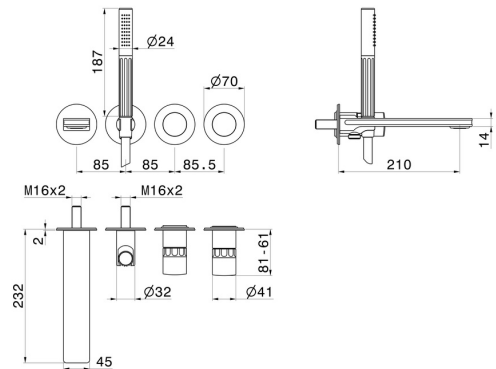

IONIKA ALLURE

73072E.21.018

Bath group consisting of: concealed single lever bath mixer with diverter, wall spout and shower set - finish Chrome

External part

FEATURES

Material	Brass/Marble
Technology	Save Water
Installation	Wall concealed part
Hole type	4 holes
Diverter type	Mechanic diverter
Water mixing	Mechanical
Required for installation	<u>31088.00.000</u>

TECHNICAL DRAWING

IONIKA ALLURE

73072E.21.018

Bath group consisting of: concealed single lever bath mixer with diverter, wall spout and shower set - finish Chrome

AVAILABLE FINISHES

21.018

Chrome

01.014