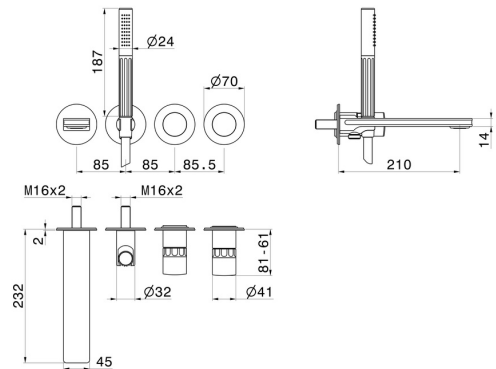

IONIKA ALLURE

73072E.59.064

Bath group consisting of: concealed single lever bath mixer with diverter, wall spout and shower set - finish PVD Brushed Gun Metal

External part

FEATURES

Material	Brass/Marble
Technology	Save Water
Installation	Wall concealed part
Hole type	4 holes
Diverter type	Mechanic diverter
Water mixing	Mechanical
Required for installation	<u>31088.00.000</u>

TECHNICAL DRAWING

IONIKA ALLURE

73072E.59.064

Bath group consisting of: concealed single lever bath mixer with diverter, wall spout and shower set - finish PVD Brushed Gun Metal

AVAILABLE FINISHES

59.064

PVD Brushed Gun Metal