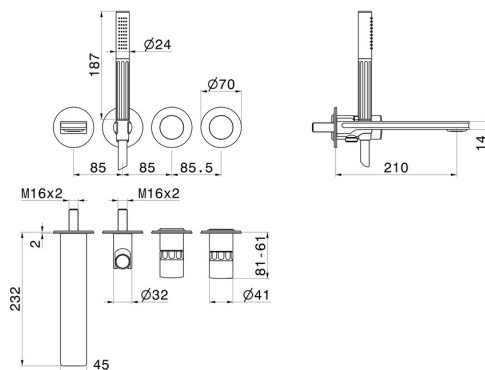

IONIKA ALLURE

73072E.59.067

Bath group consisting of: concealed single lever bath mixer with diverter, wall spout and shower set - finish PVD Brushed Copper Bronze

External part

PVD Brushed Copper Bronze

FEATURES

Material	Brass/Marble
Technology	Save Water
Installation	Wall concealed part
Hole type	4 holes
Diverter type	Mechanic diverter
Water mixing	Mechanical
Required for installation	<u>31088.00.000</u>

TECHNICAL DRAWING

IONIKA ALLURE

73072E.59.067

Bath group consisting of: concealed single lever bath mixer with diverter, wall spout and shower set - finish PVD Brushed Copper Bronze

AVAILABLE FINISHES

59.067

PVD Brushed Copper Bronze