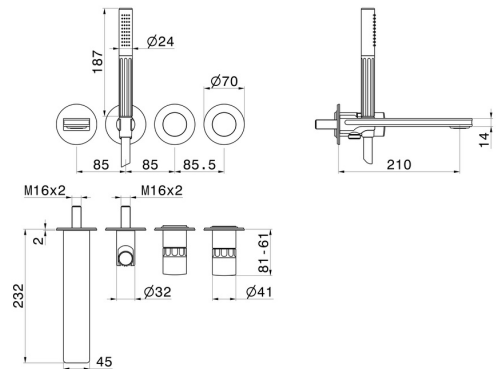

# IONIKA ALLURE

**73072E.59.098**

Bath group consisting of: concealed single lever bath mixer with diverter, wall spout and shower set - finish PVD Brushed Pale Gold

External part

PVD Brushed Pale Gold

## FEATURES

Material	<b>Brass/Marble</b>
Technology	<b>Save Water</b>
Installation	<b>Wall concealed part</b>
Hole type	<b>4 holes</b>
Diverter type	<b>Mechanic diverter</b>
Water mixing	<b>Mechanical</b>
Required for installation	<b><u>31088.00.000</u></b>

## TECHNICAL DRAWING

**IONIKA ALLURE**

**73072E.59.098**

Bath group consisting of: concealed single lever bath mixer with diverter, wall spout and shower set - finish PVD Brushed Pale Gold

**AVAILABLE FINISHES**