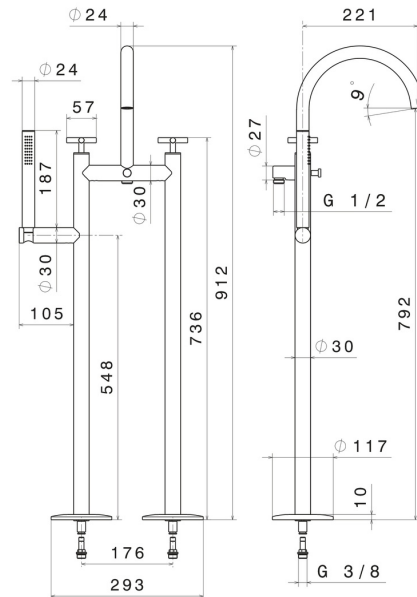

BLINK

70886C.01.093

Bath group with floor supply pillars, automatic diverter - finish Matt Black

L=150 cm flexible and hand shower

FEATURES

- | | |
|---------------|---------------------------|
| Material | Brass |
| Technology | Save Water |
| Installation | Floor mounted |
| Diverter type | Automatic diverter |
| Water mixing | Mechanical |

TECHNICAL DRAWING

 **AR Preview**
try it in your home

More Details
on our [website](#)

BLINK

70886C.01.093

Bath group with floor supply pillars, automatic diverter - finish Matt Black

AVAILABLE FINISHES

01.093

Matt Black

21.018

finish Chrome

47.083

finish Groove Bronze

58.061

finish PVD Copper Bronze

58.063