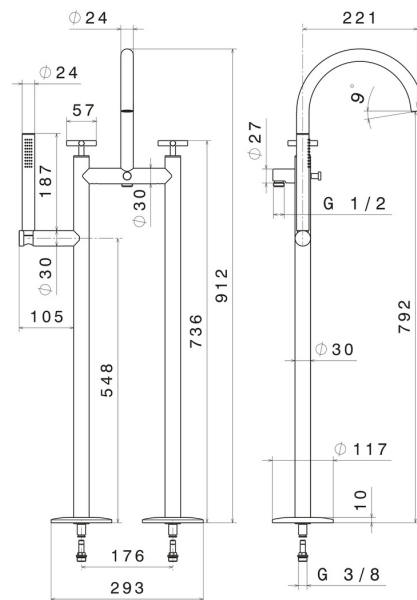

BLINK

70886C.21.018

Bath group with floor supply pillars, automatic diverter - finish Chrome

L=150 cm flexible and hand shower

FEATURES

- | | |
|---------------|---------------------------|
| Material | Brass |
| Technology | Save Water |
| Installation | Floor mounted |
| Diverter type | Automatic diverter |
| Water mixing | Mechanical |

TECHNICAL DRAWING

 **AR Preview**
try it in your home

More Details
on our [website](#)

BLINK

70886C.21.018

Bath group with floor supply pillars, automatic diverter - finish Chrome

AVAILABLE FINISHES

21.018

Chrome

01.093

finish Matt Black

47.083

finish Groove Bronze

58.061

finish PVD Copper Bronze

58.063