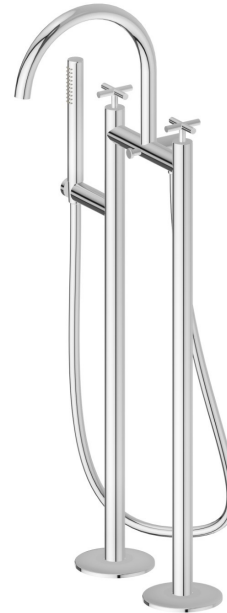

BLINK

70886C.21.018

Bath group with floor supply pillars, automatic diverter - finish Chrome

L=150 cm flexible and hand shower

FEATURES

- | | |
|---------------|---------------------------|
| Material | Brass |
| Technology | Save Water |
| Installation | Floor mounted |
| Diverter type | Automatic diverter |
| Water mixing | Mechanical |

TECHNICAL DRAWING

 **AR Preview**
try it in your home

More Details
on our [website](#)

BLINK

70886C.21.018

Bath group with floor supply pillars, automatic diverter - finish Chrome

AVAILABLE FINISHES

21.018

Chrome

01.093

finish Matt Black

47.083

finish Groove Bronze

58.061

finish PVD Copper Bronze

58.063

finish PVD Gun Metal

59.098

finish PVD Brushed Pale Gold

61.020

finish PVD Glossy Gold

AR Preview
try it in your home

More Details
on our [website](#)