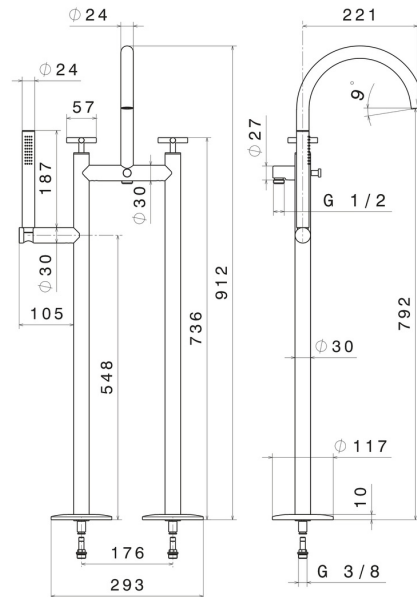

# BLINK

**70886C.47.083**

Bath group with floor supply pillars, automatic diverter - finish Groove Bronze

L=150 cm flexible and hand shower

Groove Bronze

## TECHNICAL DRAWING

 **AR Preview**  
try it in your home

**More Details**  
on our [website](#)

**BLINK**

**70886C.47.083**

Bath group with floor supply pillars, automatic diverter - finish Groove Bronze