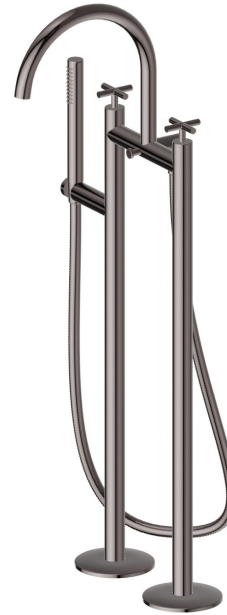

# BLINK

**70886C.58.063**

Bath group with floor supply pillars, automatic diverter - finish PVD Gun Metal

L=150 cm flexible and hand shower

## FEATURES

- |               |                           |
|---------------|---------------------------|
| Material      | <b>Brass</b>              |
| Technology    | <b>Save Water</b>         |
| Installation  | <b>Floor mounted</b>      |
| Diverter type | <b>Automatic diverter</b> |
| Water mixing  | <b>Mechanical</b>         |

## TECHNICAL DRAWING

 **AR Preview**  
try it in your home

**More Details**  
on our [website](#)

**BLINK**

**70886C.58.063**

Bath group with floor supply pillars, automatic diverter - finish PVD Gun Metal

**AVAILABLE FINISHES**

---

**58.063**

PVD Gun Metal

**01.093**

finish Matt Black

**21.018**

finish Chrome