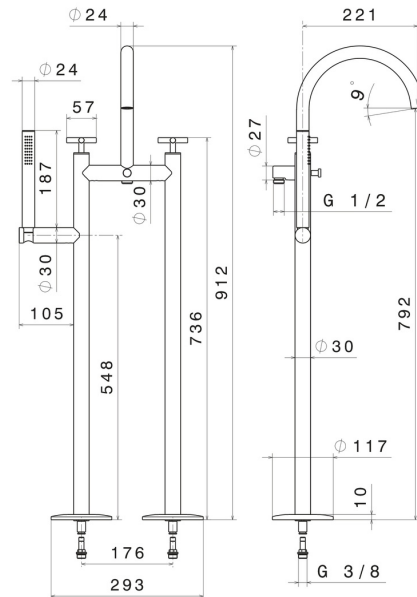

# BLINK

**70886C.58.063**

Bath group with floor supply pillars, automatic diverter - finish PVD Gun Metal

L=150 cm flexible and hand shower

## TECHNICAL DRAWING

 **AR Preview**  
try it in your home

**More Details**  
on our [website](#)

**BLINK**

**70886C.58.063**

Bath group with floor supply pillars, automatic diverter - finish PVD Gun Metal