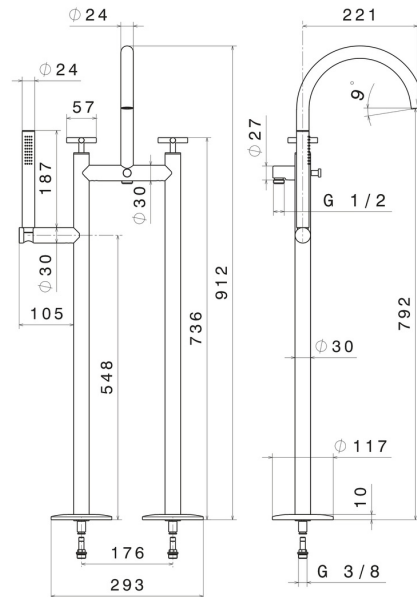

# BLINK

**70886C.59.098**

Bath group with floor supply pillars, automatic diverter - finish PVD Brushed Pale Gold

L=150 cm flexible and hand shower

PVD Brushed Pale Gold

## TECHNICAL DRAWING

**BLINK**

**70886C.59.098**

Bath group with floor supply pillars, automatic diverter - finish PVD Brushed Pale Gold

**AVAILABLE FINISHES**

---

**59.098**

PVD Brushed Pale Gold