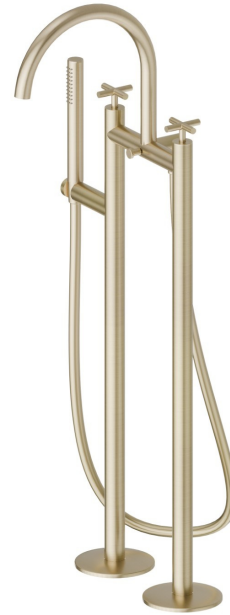

# BLINK

**70886C.59.098**

Bath group with floor supply pillars, automatic diverter - finish PVD Brushed Pale Gold

L=150 cm flexible and hand shower

PVD Brushed Pale Gold

## FEATURES

- |               |                           |
|---------------|---------------------------|
| Material      | <b>Brass</b>              |
| Technology    | <b>Save Water</b>         |
| Installation  | <b>Floor mounted</b>      |
| Diverter type | <b>Automatic diverter</b> |
| Water mixing  | <b>Mechanical</b>         |

## TECHNICAL DRAWING

**BLINK**

**70886C.59.098**

Bath group with floor supply pillars, automatic diverter - finish PVD Brushed Pale Gold

**AVAILABLE FINISHES**

---

**59.098**

PVD Brushed Pale Gold

**01.093**

finish Matt Black

**21.018**

finish Chrome

**47.083**

finish Groove Bronze

**58.061**

finish PVD Copper Bronze