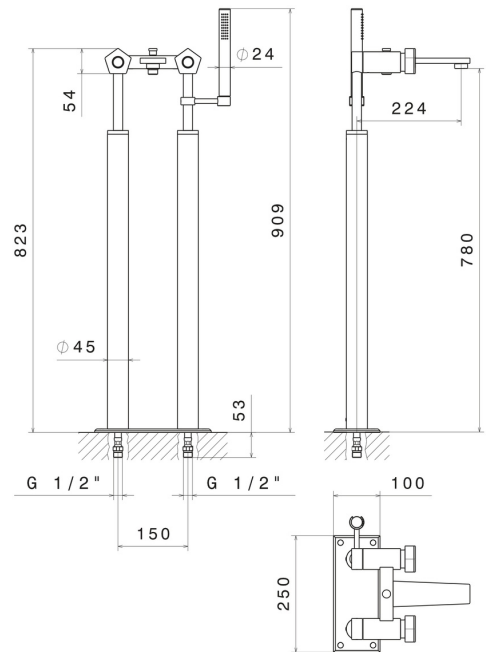

PARK L.E.

69785C.05.093

Bath group with floor supply pillars, automatic diverter, L=150 cm flexible and hand shower - finish Chrome - Matt Black

Chrome - Matt Black

FEATURES

Material
Installation
Diverter type
Water mixing

Brass
Floor mounted
Automatic diverter
Mechanical

TECHNICAL DRAWING

PARK L.E.

69785C.05.093

Bath group with floor supply pillars, automatic diverter, L=150 cm flexible and hand shower -
finish Chrome - Matt Black