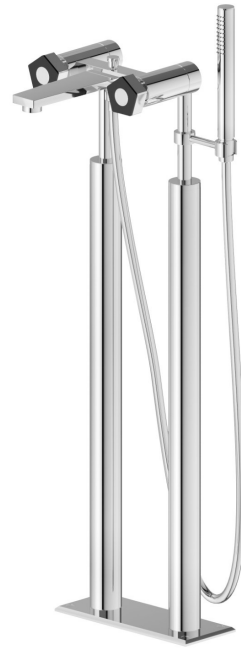

PARK L.E.

69785C.05.093

Bath group with floor supply pillars, automatic diverter, L=150 cm flexible and hand shower - finish Chrome - Matt Black

Chrome - Matt Black

FEATURES

Material
Installation
Diverter type
Water mixing

Brass
Floor mounted
Automatic diverter
Mechanical

TECHNICAL DRAWING

PARK L.E.

69785C.05.093

Bath group with floor supply pillars, automatic diverter, L=150 cm flexible and hand shower -
finish Chrome - Matt Black

AVAILABLE FINISHES

05.093

Chrome - Matt Black

62.093

finish PVD Glossy Gold - Matt Black