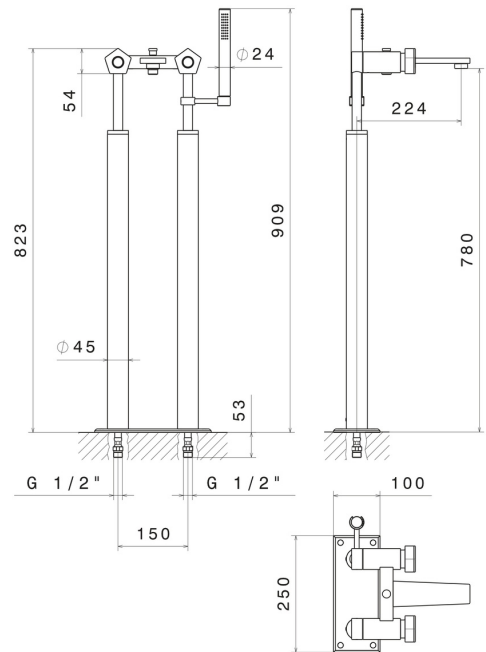

PARK L.E.

69785C.62.093

Bath group with floor supply pillars, automatic diverter, L=150 cm flexible and hand shower - finish PVD Glossy Gold - Matt Black

PVD Glossy Gold - Matt Black

FEATURES

Material	Brass
Installation	Floor mounted
Diverter type	Automatic diverter
Water mixing	Mechanical

TECHNICAL DRAWING

PARK L.E.

69785C.62.093

Bath group with floor supply pillars, automatic diverter, L=150 cm flexible and hand shower -
finish PVD Glossy Gold - Matt Black

AVAILABLE FINISHES

62.093

PVD Glossy Gold - Matt Black