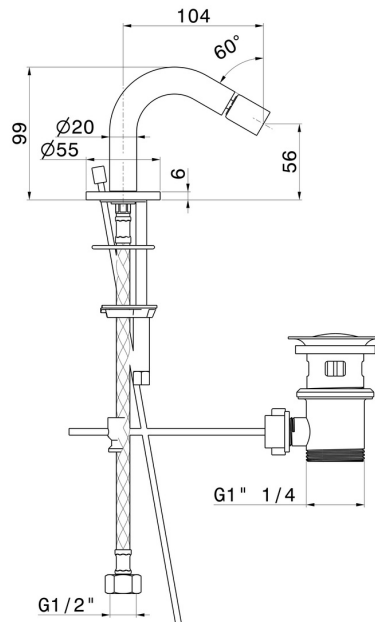

BLINK

70824.01.014

Bidet spout - finish Matt White

FEATURES

- | | |
|-------------------|-----------------------|
| Material | Brass |
| Technology | Save Water |
| Installation | Freestanding |
| Waste / Drain set | With waste set |

TECHNICAL DRAWING

BLINK

70824.01.014

Bidet spout - finish Matt White

AVAILABLE FINISHES

01.014

Matt White

01.093