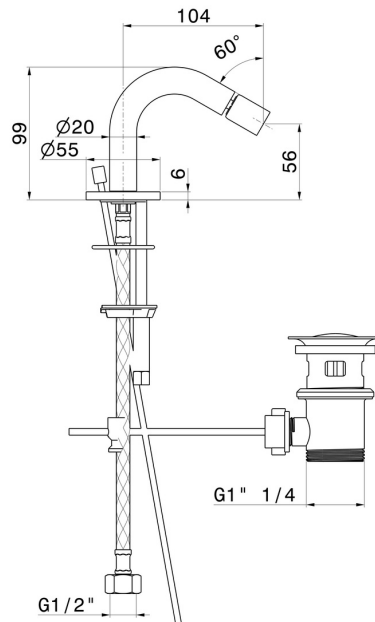

BLINK

70824.01.093

Bidet spout - finish Matt Black

FEATURES

- | | |
|-------------------|-----------------------|
| Material | Brass |
| Technology | Save Water |
| Installation | Freestanding |
| Waste / Drain set | With waste set |

TECHNICAL DRAWING

BLINK

70824.01.093

Bidet spout - finish Matt Black

AVAILABLE FINISHES

01.093

Matt Black

01.014