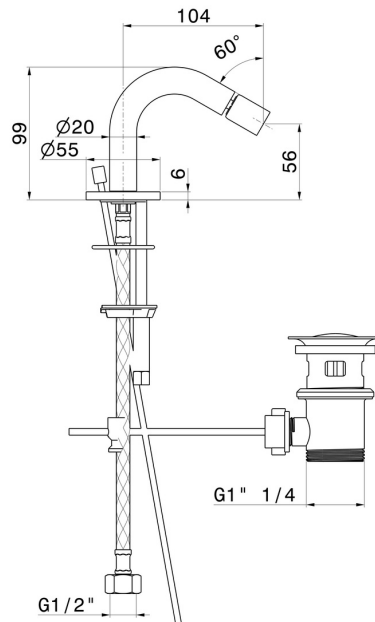

BLINK

70824.21.018

Bidet spout - finish Chrome

FEATURES

- | | |
|-------------------|-----------------------|
| Material | Brass |
| Technology | Save Water |
| Installation | Freestanding |
| Waste / Drain set | With waste set |

TECHNICAL DRAWING

BLINK

70824.21.018

Bidet spout - finish Chrome

AVAILABLE FINISHES

21.018

Chrome

01.014