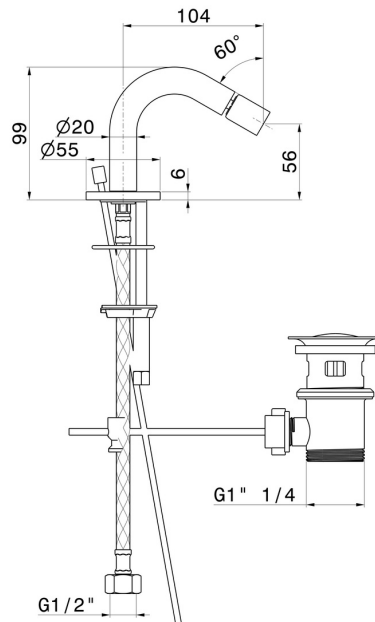

BLINK

70824.47.083

Bidet spout - finish Groove Bronze

Groove Bronze

FEATURES

- | | |
|-------------------|-----------------------|
| Material | Brass |
| Technology | Save Water |
| Installation | Freestanding |
| Waste / Drain set | With waste set |

TECHNICAL DRAWING

BLINK

70824.47.083

Bidet spout - finish Groove Bronze

AVAILABLE FINISHES

47.083

Groove Bronze

01.014