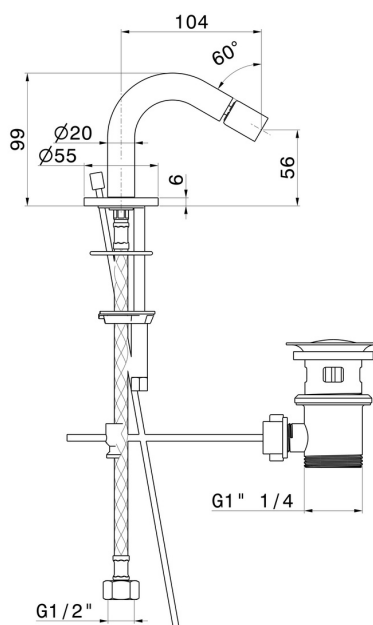

# BLINK

**70824.58.061**

Bidet spout - finish PVD Copper Bronze

PVD Copper Bronze

## FEATURES

Material	<b>Brass</b>
Technology	<b>Save Water</b>
Installation	<b>Freestanding</b>
Waste / Drain set	<b>With waste set</b>

## TECHNICAL DRAWING

**BLINK**

**70824.58.061**

Bidet spout - finish PVD Copper Bronze

**AVAILABLE FINISHES**

---

**58.061**

PVD Copper Bronze