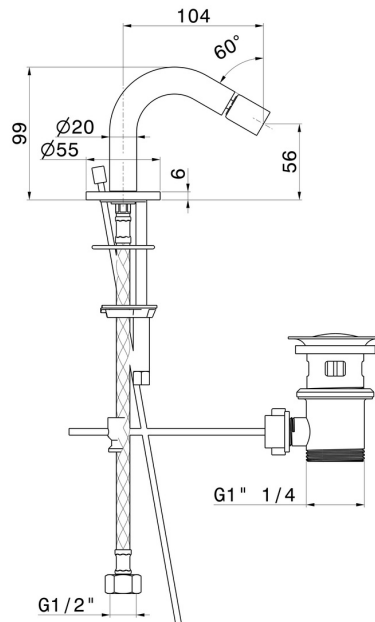

BLINK

70824.59.098

Bidet spout - finish PVD Brushed Pale Gold

PVD Brushed Pale Gold

FEATURES

- | | |
|-------------------|-----------------------|
| Material | Brass |
| Technology | Save Water |
| Installation | Freestanding |
| Waste / Drain set | With waste set |

TECHNICAL DRAWING

BLINK

70824.59.098

Bidet spout - finish PVD Brushed Pale Gold

AVAILABLE FINISHES

59.098

PVD Brushed Pale Gold

01.014