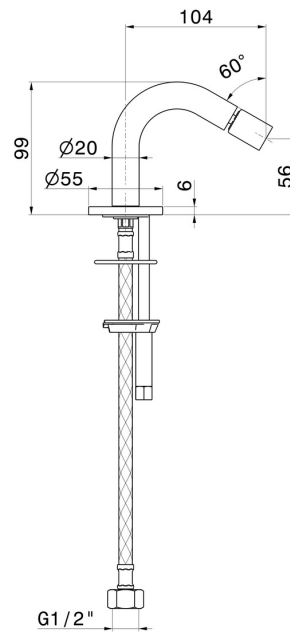

BLINK

70826.01.014

Bidet spout - finish Matt White

Without pop-up waste set

FEATURES

- | | |
|-------------------|--------------------------|
| Material | Brass |
| Technology | Save Water |
| Installation | Freestanding |
| Waste / Drain set | Without waste set |

TECHNICAL DRAWING

BLINK

70826.01.014

Bidet spout - finish Matt White

AVAILABLE FINISHES

01.014

Matt White

01.093