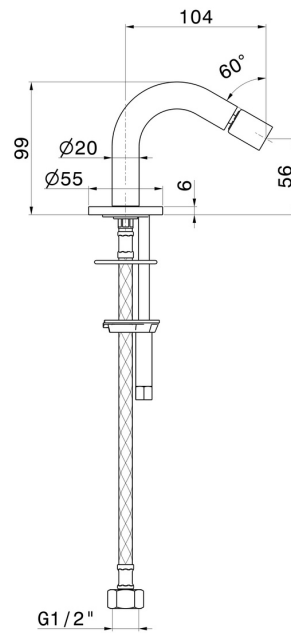

BLINK

70826.21.018

Bidet spout - finish Chrome

Without pop-up waste set

Chrome

FEATURES

Material

Brass

Technology

Save Water

Installation

Freestanding

Waste / Drain set

Without waste set

TECHNICAL DRAWING

BLINK

70826.21.018

Bidet spout - finish Chrome

AVAILABLE FINISHES

21.018

Chrome

01.014

finish Matt White

01.093