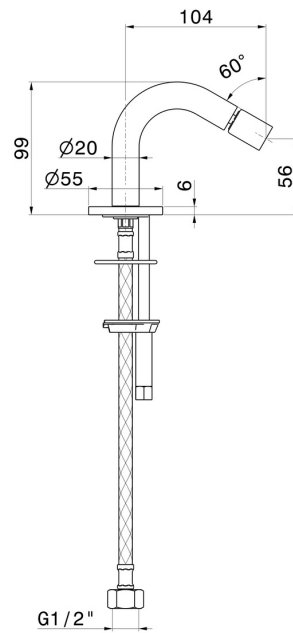

BLINK

70826.47.083

Bidet spout - finish Groove Bronze

Without pop-up waste set

Groove Bronze

FEATURES

Material

Brass

Technology

Save Water

Installation

Freestanding

Waste / Drain set

Without waste set

TECHNICAL DRAWING

BLINK

70826.47.083

Bidet spout - finish Groove Bronze

AVAILABLE FINISHES

47.083

Groove Bronze

01.014

finish Matt White

01.093