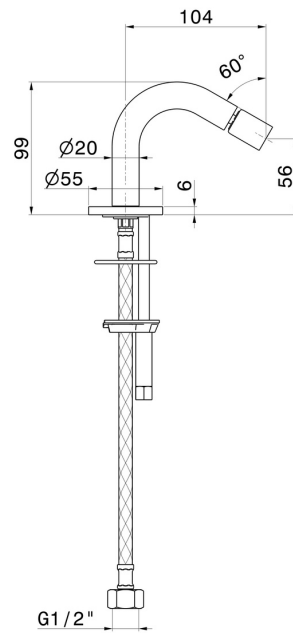

# BLINK

**70826.58.061**

Bidet spout - finish PVD Copper Bronze

Without pop-up waste set

PVD Copper Bronze

## TECHNICAL DRAWING

**BLINK**

**70826.58.061**

Bidet spout - finish PVD Copper Bronze

**AVAILABLE FINISHES**

---

**58.061**

PVD Copper Bronze