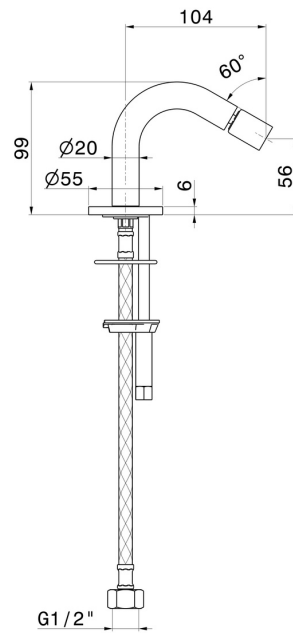

BLINK

70826.59.098

Bidet spout - finish PVD Brushed Pale Gold

Without pop-up waste set

PVD Brushed Pale Gold

FEATURES

- | | |
|-------------------|--------------------------|
| Material | Brass |
| Technology | Save Water |
| Installation | Freestanding |
| Waste / Drain set | Without waste set |

TECHNICAL DRAWING

BLINK

70826.59.098

Bidet spout - finish PVD Brushed Pale Gold

AVAILABLE FINISHES

59.098

PVD Brushed Pale Gold

01.014