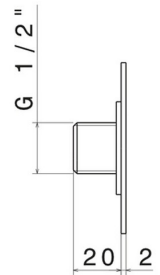

690.02.093

Brass concealed round atomizer jet. Ø70mm - finish Matt black + Chrome

Matt black + Chrome

FEATURES

Material

Brass

Installation

Wall concealed part

TECHNICAL DRAWING

690.02.093

Brass concealed round atomizer jet. Ø70mm - finish Matt black + Chrome

AVAILABLE FINISHES

02.093

Matt black + Chrome

02.014

finish Matt white + Chrome