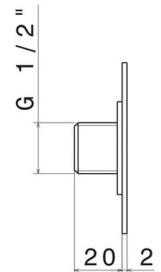

690.M7.070

Brass concealed round atomizer jet. Ø70mm - finish Titanium Satin + Chrome

Titanium Satin + Chrome

FEATURES

Material	Brass
Installation	Wall concealed part

TECHNICAL DRAWING

690.M7.070

Brass concealed round atomizer jet. Ø70mm - finish Titanium Satin + Chrome